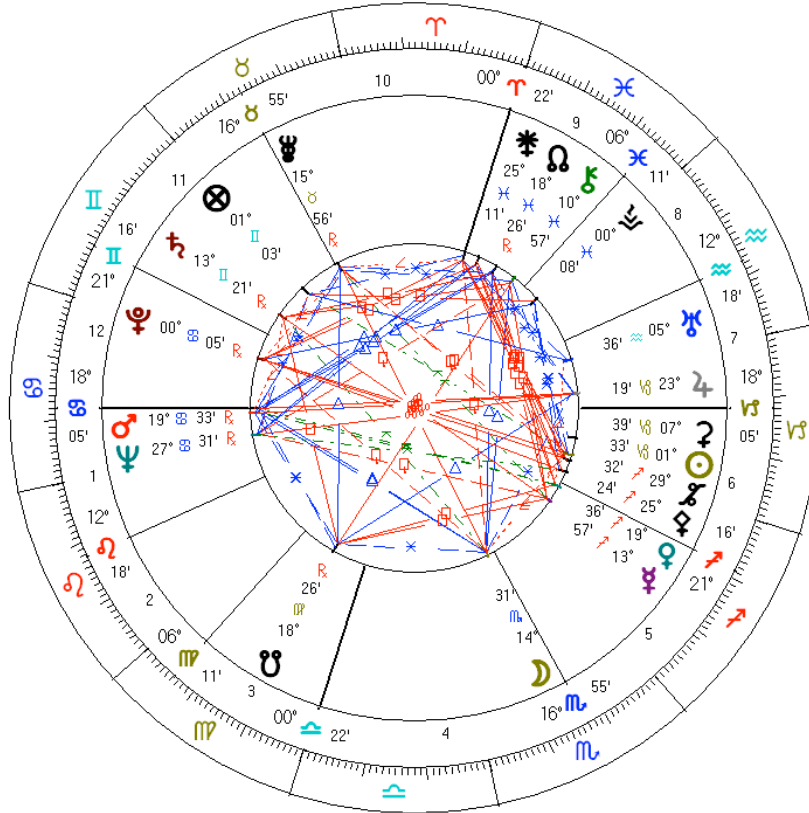

Federal Reserve
 Natal Chart
 Dec 23 1913, Tue
 6:02 pm EST +5:00
 Washington, DC
 38°N53'42" 077°W02'12"
 Geocentric
 Tropical
 Koch
 True Node

Federal Reserve Note
 Natal Chart
 Nov 16 1914, Mon
 10:00 am EST +5:00
 New York, NY
 40°N42'51" 074°W00'23"
 Geocentric
 Tropical
 Koch
 True Node

USA, Sibly
 Natal Chart
 Jul 4 1776 NS, Thu
 5:10 pm LMT +5:00:39
 Philadelphia PA, USA
 39°N57'08" 075°W09'51"
 Geocentric
 Tropical
 Koch
 True Node

Vernal Equinox
 Natal Chart
 Mar 20 2011, Sun
 7:22 pm EDT +4:00
 Washington, DC
 38°N53'42" 077°W02'12"
 Geocentric
 Tropical
 Koch
 True Node