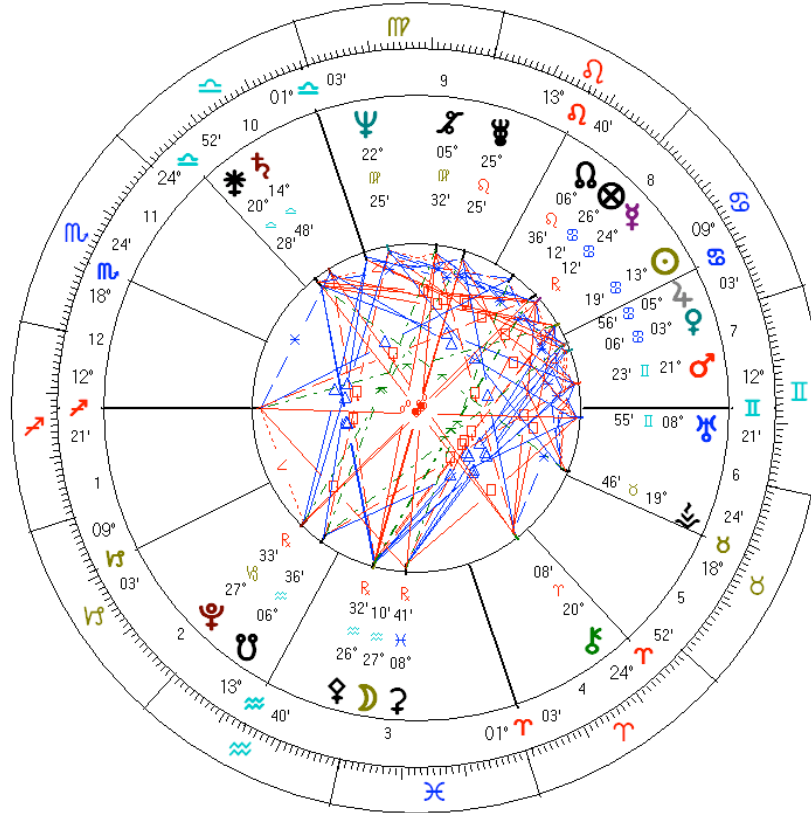

Federal Reserve
 Natal Chart
 Dec 23 1913, Tue
 6:02 pm EST +5:00
 Washington, DC
 38°N53'42" 077°W02'12"
 Geocentric
 Tropical
 Koch
 True Node

Federal Reserve Note
 Natal Chart
 Nov 16 1914, Mon
 10:00 am EST +5:00
 New York, NY
 40°N42'51" 074°W00'23"
 Geocentric
 Tropical
 Koch
 True Node

USA, Sibly
 Natal Chart
 Jul 4 1776 NS, Thu
 5:10 pm LMT +5:00:39
 Philadelphia PA, USA
 39°N57'08" 075°W09'51"
 Geocentric
 Tropical
 Koch
 True Node

Vernal Equinox
 Natal Chart
 Mar 20 2011, Sun
 7:22 pm EDT +4:00
 Washington, DC
 38°N53'42" 077°W02'12"
 Geocentric
 Tropical
 Koch
 True Node