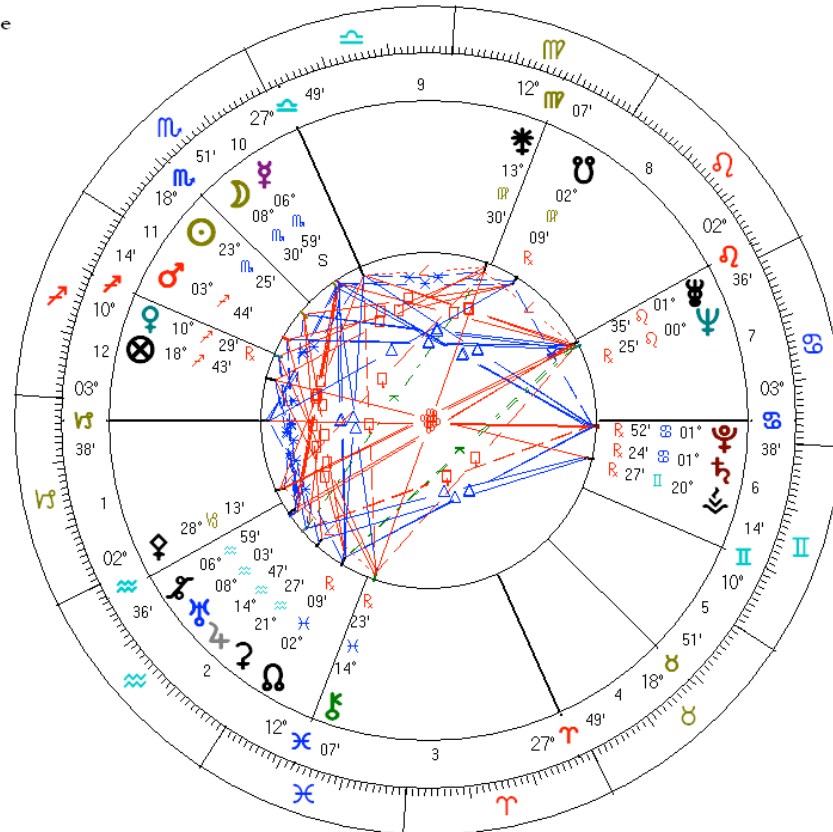

Federal Reserve
 Natal Chart
 Dec 23 1913, Tue
 6:02 pm EST +5:00
 Washington, DC
 38°N53'42" 077°W02'12"
 Geocentric
 Tropical
 Koch
 True Node

Federal Reserve Note
 Natal Chart
 Nov 16 1914, Mon
 10:00 am EST +5:00
 New York, NY
 40°N42'51" 074°W00'23"
 Geocentric
 Tropical
 Koch
 True Node

USA, Sibly
 Natal Chart
 Jul 4 1776 NS, Thu
 5:10 pm LMT +5:00:39
 Philadelphia PA, USA
 39°N57'08" 075°W09'51"
 Geocentric
 Tropical
 Koch
 True Node

Vernal Equinox
 Natal Chart
 Mar 20 2011, Sun
 7:22 pm EDT +4:00
 Washington, DC
 38°N53'42" 077°W02'12"
 Geocentric
 Tropical
 Koch
 True Node